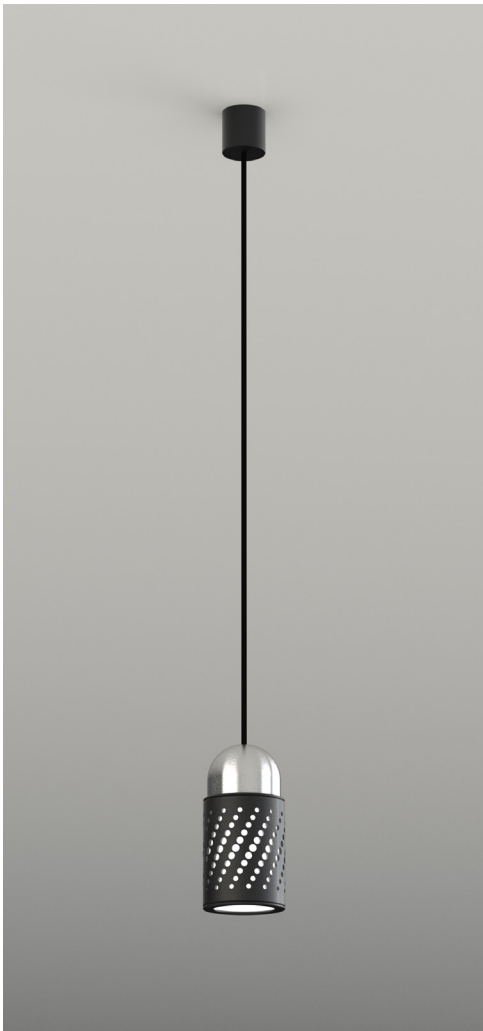

## PENDANT

Ø75x127.5mm

**FCS-75-BL**  
**P-FCS-75-PDT-BL**

**FCS-75-BZ**  
**P-FCS-75-PDT-BZ**

**FCS-75-NV**  
**P-FCS-75-PDT-NV**

# ORBIT - 98

Ø98x310mm

OBT-98-WT

OBT-98-BG

OBT-98-BU

# ACCESSORY

PENDANT  
CEILING  
ROSE

Ø50x50mm

ACC-PCR-BL

LED	FAMILY	SIZE (Ø)	PRODUCT	COLOUR	PART NUMBER				
LAMP	FOCUS	75	STANDARD (PENDANT)	BLACK		FCS	75		BL
				BRONZE		FCS	75		BZ
				NAVY		FCS	75		NV
	DYAD	95	TABLE	BLACK		DYD	95	TBL	BL
				BRONZE		DYD	95	TBL	BZ
				NAVY		DYD	95	TBL	NV
			SURFACE	BLACK		DYD	95	SFC	BL
				BRONZE		DYD	95	SFC	BZ
				NAVY		DYD	95	SFC	NV
	SPIRAL	88	PENDANT	BLACK		SPL	88	PDT	BL
				BRONZE		SPL	88	PDT	BZ
				NAVY		SPL	88	PDT	NW
			SURFACE	BLACK		SPL	88	SFC	BL
				BRONZE		SPL	88	SFC	BZ
				NAVY		SPL	88	SFC	NV
	ORBIT	98	STANDARD (TABLE)	WHITE		OBT	98		WT
				BLUE		OBT	98		BU
				BEIGE		OBT	98		BG
MODULE	FOCUS	75	PENDANT	BLACK	P	FCS	75	PDT	BL
				BRONZE	P	FCS	75	PDT	BZ
				NAVY	P	FCS	75	PDT	NV
	DYAD	95	SURFACE	BLACK	P	DYD	95	SFC	BL
				BRONZE	P	DYD	95	SFC	BZ
				NAVY	P	DYD	95	SFC	NV
	SPIRAL	88	PENDANT	BLACK	P	SPL	88	PDT	BL
				BRONZE	P	SPL	88	PDT	BZ
				NAVY	P	SPL	88	PDT	NV
SURFACE			BLACK	P	SPL	88	SFC	BL	
			BRONZE	P	SPL	88	SFC	BZ	
			NAVY	P	SPL	88	SFC	NV	